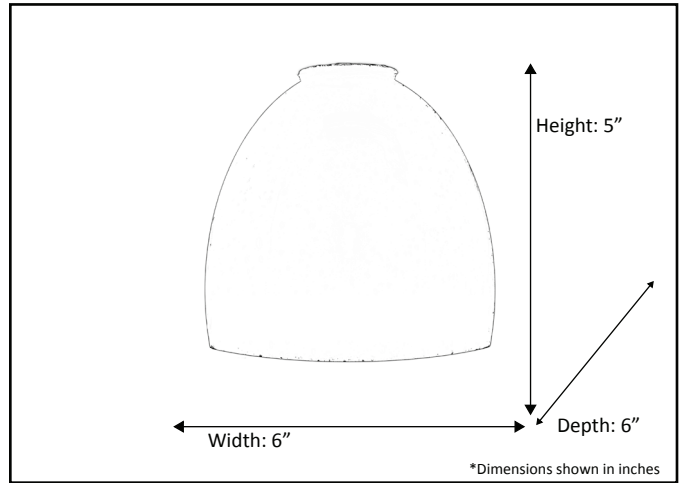

Model #	G-725
Fixture Series	Glass Options
Glass Finish	Seeded
Size	5" H x 6" W

Glass Shown: G-725, Seeded

*Lamps not included

HOMEnhancements.com / 1505-A Kelly Blvd., Carrollton, TX. 75006

Product specifications subject to change without notice.